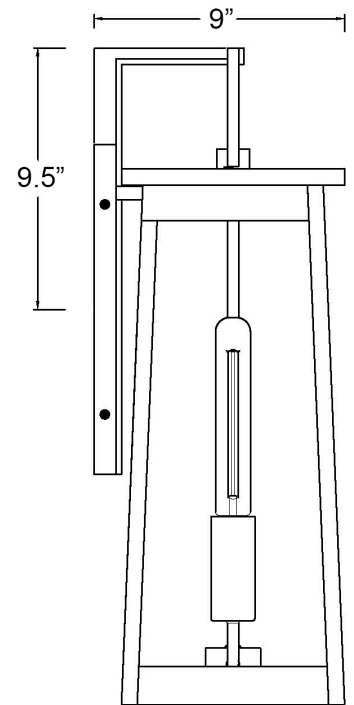

## ALDEN 2-LIGHT WALL LANTERN

**Description:** Alden 2-Light Wall Lantern

**Finish:** Oil-rubbed bronze

**Dimensions:** 8" W x 23-1/2" H x 9" ext.  
Height on Center: 9-1/2"

**Bulbs:** 2-60W Med.

**Installed Weight:**

**Certification:** cETL / wet location

**Material:** Steel and glass

**Shades:** Glass

**Glass:** Clear

**Back Plate Dimensions:** 6-1/4" x 11-3/4"

**Chain/Wire:** NA

**Additional Finishes:** Matte black