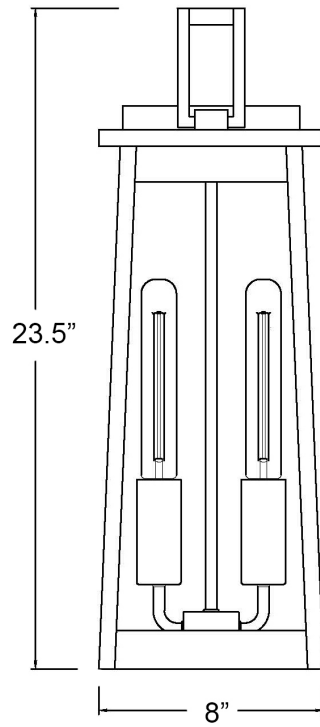

## ALDEN 2-LIGHT WALL LANTERN

**Description:** Alden 2-Light Wall Lantern

**Finish:** Oil-rubbed bronze

**Dimensions:** 8" W x 23-1/2" H x 9" ext.  
Height on Center: 9-1/2"

**Bulbs:** 2-60W Med.

**Installed Weight:**

**Certification:** cETL / wet location

**Material:** Steel and glass

**Shades:** Glass

**Glass:** Clear

**Back Plate Dimensions:** 6-1/4" x 11-3/4"

**Chain/Wire:** NA

**Additional Finishes:** Matte black